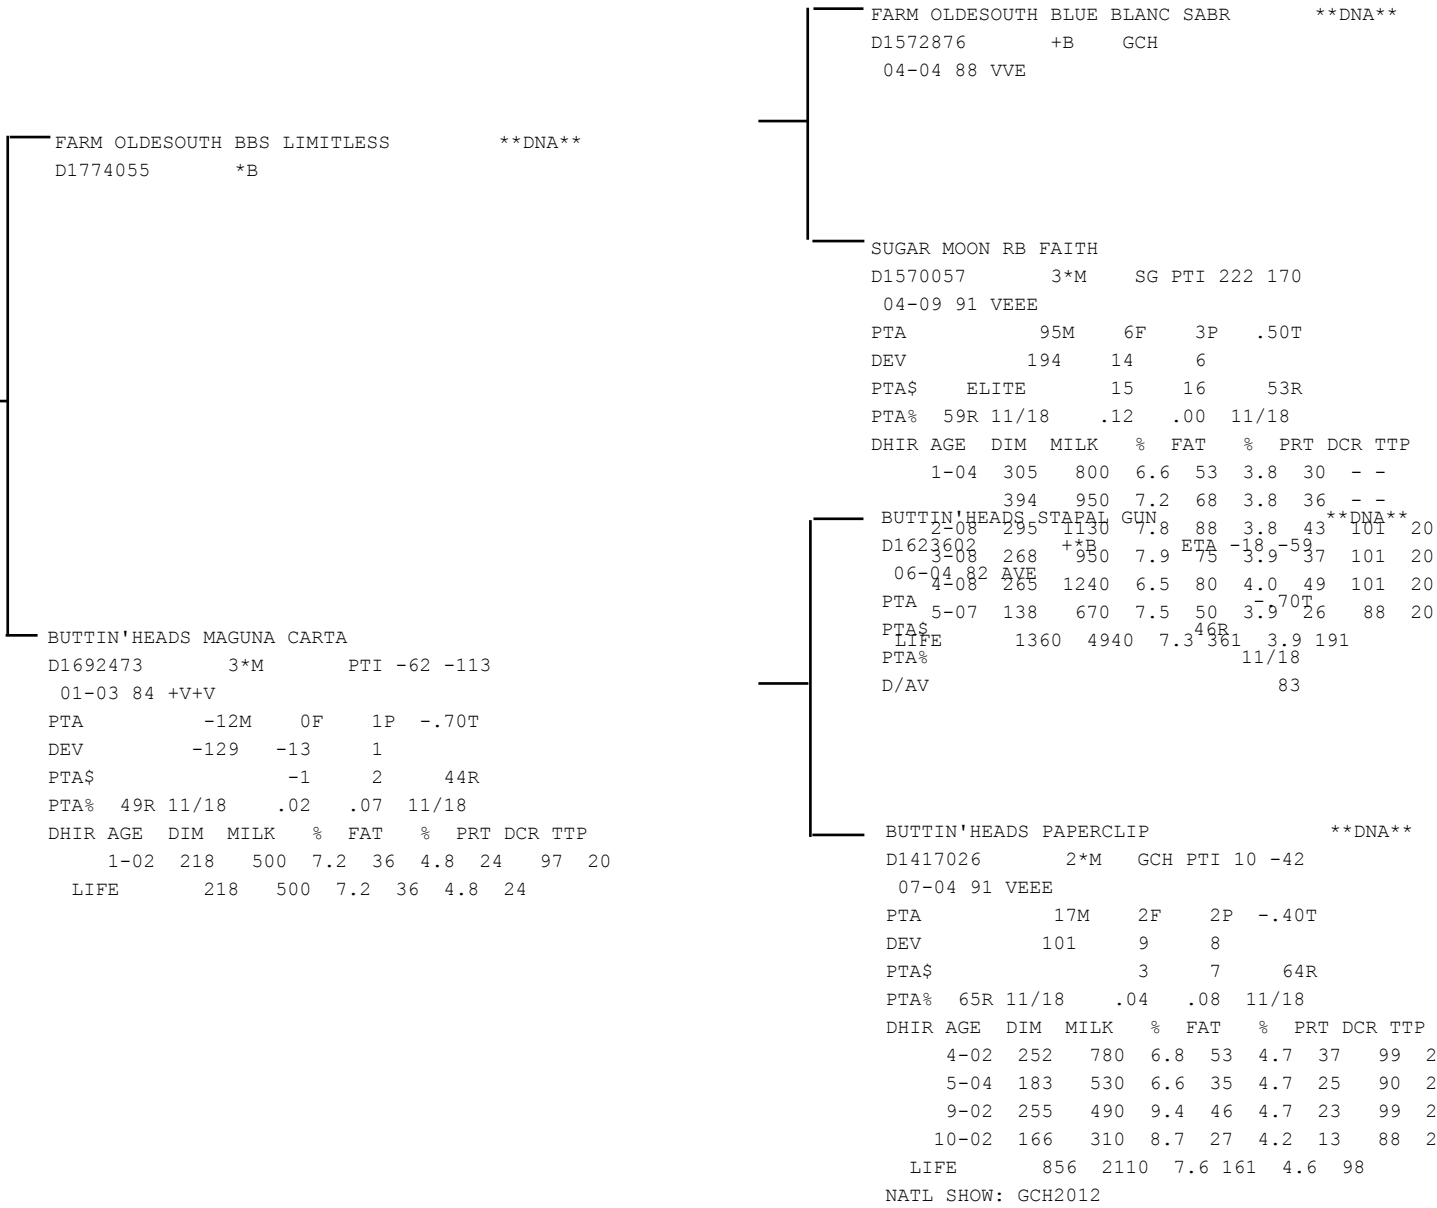

FARM OLDESOUTH OUTER LIMITS
D1975802
00-11 83 +V+

OWNER: RAY, SAMI DOWNS

04/15/2018

BUCK DISBUDED

RE: 1TB LE: K39

American Dairy Goat Association

P.O. Box 865 Spindale NC 28160
(828) 286-3801 Fax (828) 287-0476
adga@adga.org www.ADGA.org

A * in the DHIR section of a doe signifies a breed leader record.

DNA

DNA

DNA

DNA