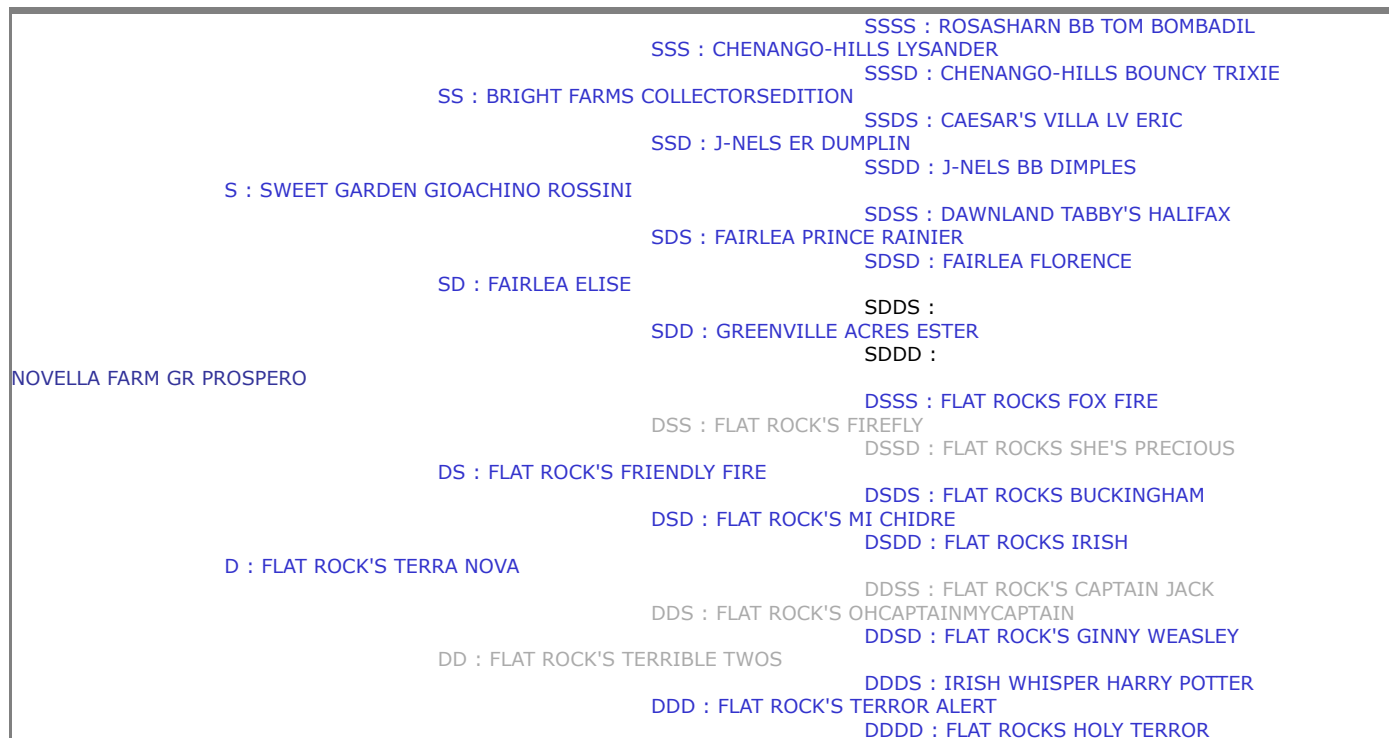

[Click to Print This Page](#)

**Pedigree for: NOVELLA FARM GR PROSPERO - D002148978 (PB Buck)**

DOB: 12/10/2020 Breed Percent: 100% D LA:

Legend: Polled Black Polled and Black

**Production Type Index (PTI) and Estimated Transmitting Ability (ETA)**

**PTI21:** N/A **PTI12:** N/A **ETA21:** N/A **ETA12:** N/A

**NOVELLA FARM GR PROSPERO - 0.00% Inbred (Outcross)**

Top 10 Individual Contributors to Inbreeding %